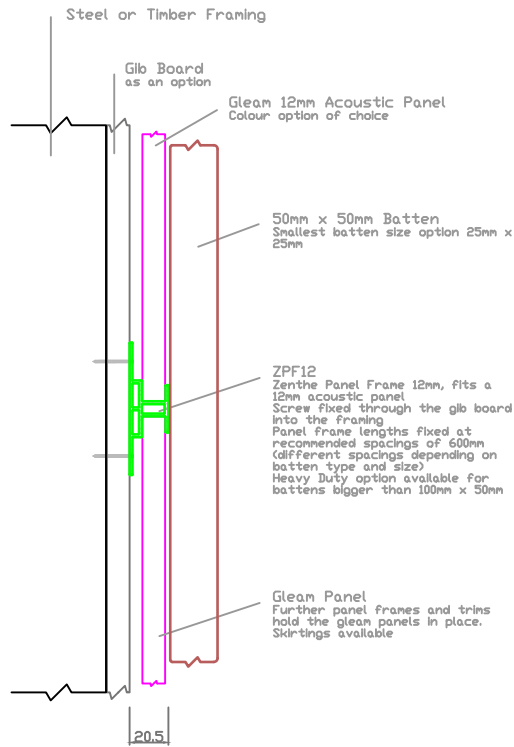

Panel frame installation
ZPF12

Panel frame installation
ZPF25

DRAWING
Panel-Frame-Installation

DESCRIPTION
Installation of panel frames onto walls with acoustic backing

SCALE
1:4
DATE
12/08/2020

ZENTHE

06 842 0004
sales@zenthe.co