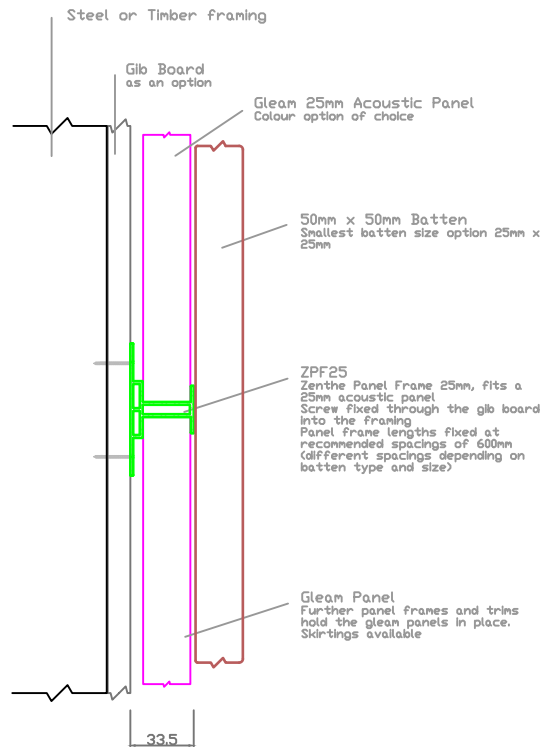

Panel frame installation
ZPF12

Panel frame installation
ZPF25

DRAWING
Panel-Frame-Installation

DESCRIPTION
Installation of panel frames onto walls with acoustic backing

SCALE
1:4
DATE
12/08/2020

ZENTHE

06 842 0004
sales@zenthe.co