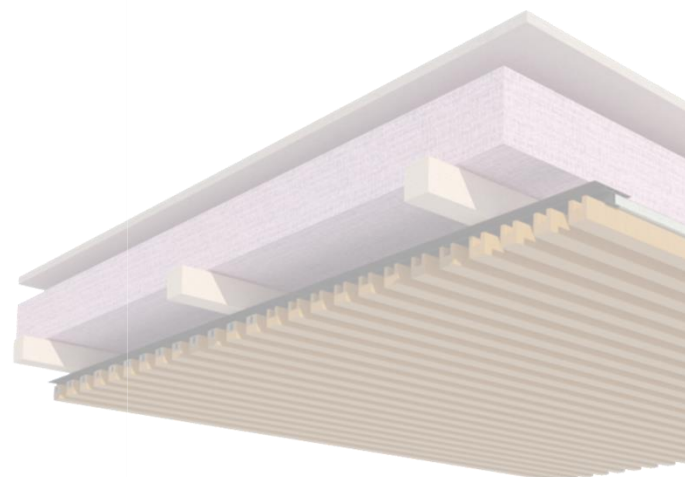

## Technical Information

<b>Zenthe Common Name</b>	FR MDF/Timber Veneer Battens
<b>Typical Applications</b>	Wall lining or ceiling lining
<b>Key Features</b>	5-year product warranty Responsibly sourced options Acoustic performance of up to 0.95 NRC can be achieved

## Typical Physical Properties

<b>Appearance</b>	Real wood timber veneer
<b>Batten sizes (mm)</b>	30x30, 50x50, 100x50, 150x50
<b>Batten lengths (mm)</b>	3000
<b>MDF density (kg/m<sup>3</sup>)</b>	Minimum 690 < Mean 725
<b>Group Fire rating</b>	NZ: 1S AUS: 2
<b>NRC rating</b>	Acoustic backing panels can be 12mm (0.40 NRC) and 25mm (0.60 NRC) and are incorporated into the system for increased acoustic performance. Alternatively, acoustic blanket is recommended for achieving up to 0.95 NRC

## Other Information

<b>Installation method</b>	Aluminium male and female components, trims (anodised/powder-coated)
<b>Backing</b>	Acoustic backing panel can be integrated using the ZPF trim.