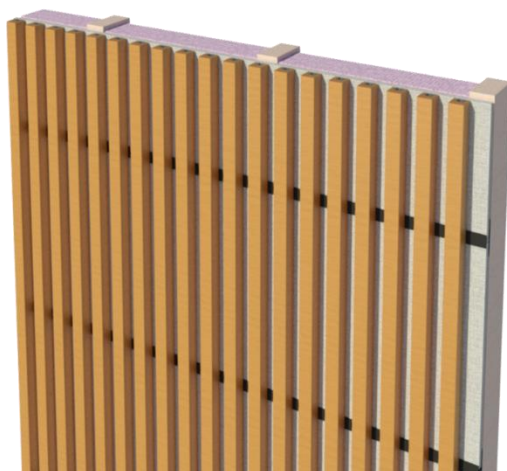

Technical Information

Zenthe Common Name	FR MDF/Timber Veneer Battens
Typical Applications	Wall lining or ceiling lining
Key Features	5-year product warranty Responsibly sourced options Acoustic performance of up to 0.95 NRC can be achieved

Typical Physical Properties

Appearance	Real wood timber veneer
Batten sizes (mm)	30x30, 50x50, 100x50, 150x50
Batten lengths (mm)	3000
MDF density (kg/m³)	Minimum 690 < Mean 725
Group Fire rating	NZ: 1S AUS: 2
NRC rating	Acoustic backing panels can be 12mm (0.40 NRC) and 25mm (0.60 NRC) and are incorporated into the system for increased acoustic performance. Alternatively, acoustic blanket is recommended for achieving up to 0.95 NRC

Environmental Properties

Green Building rating compliance	Refer to EnviroSpec Summary Sheet
Responsibly sourced	Available with: FSC® Chain of Custody PEFC™ Certification Ask for our FSC® / PEFC™ certified products

Other Information

Installation method	Aluminium male and female components, trims (anodised/powder-coated)
Backing	Acoustic backing panel can be integrated using the ZPF trim.