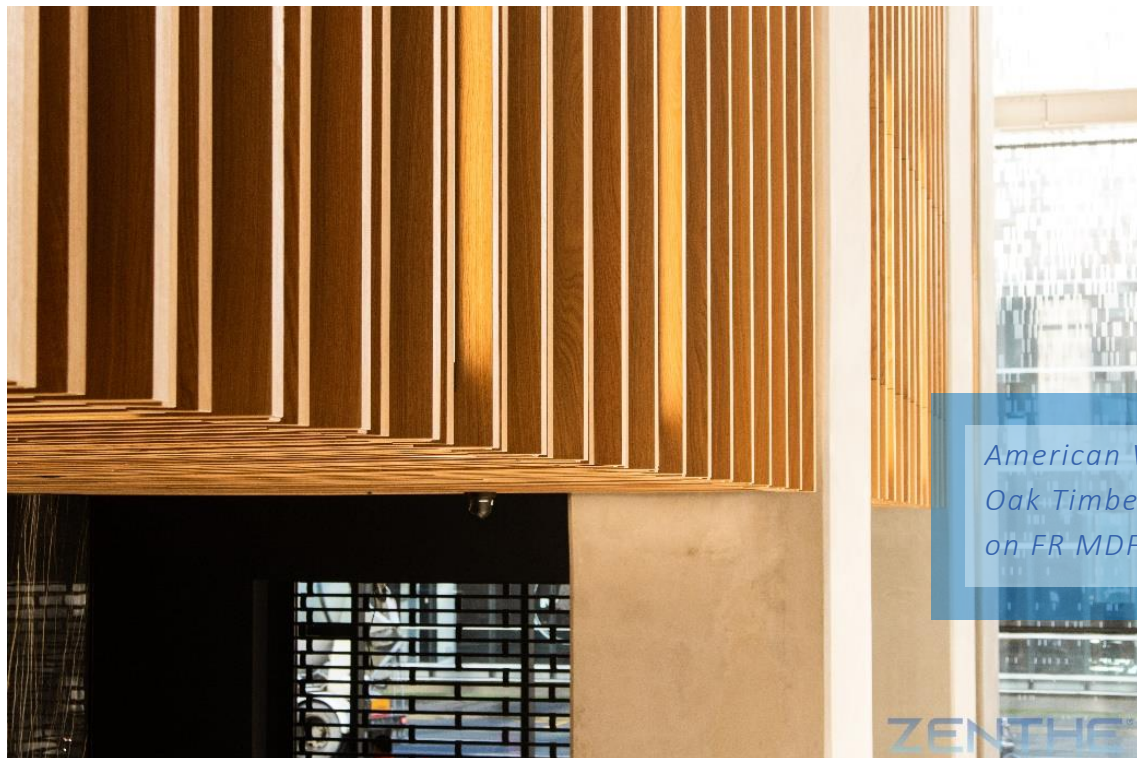

## TECHNICAL DATA SHEET published in August 2021

Highly decorative feature batten system with acoustic backing options for walls and ceilings

---

*American White  
Oak Timber Veneer  
on FR MDF*

ZENTHE